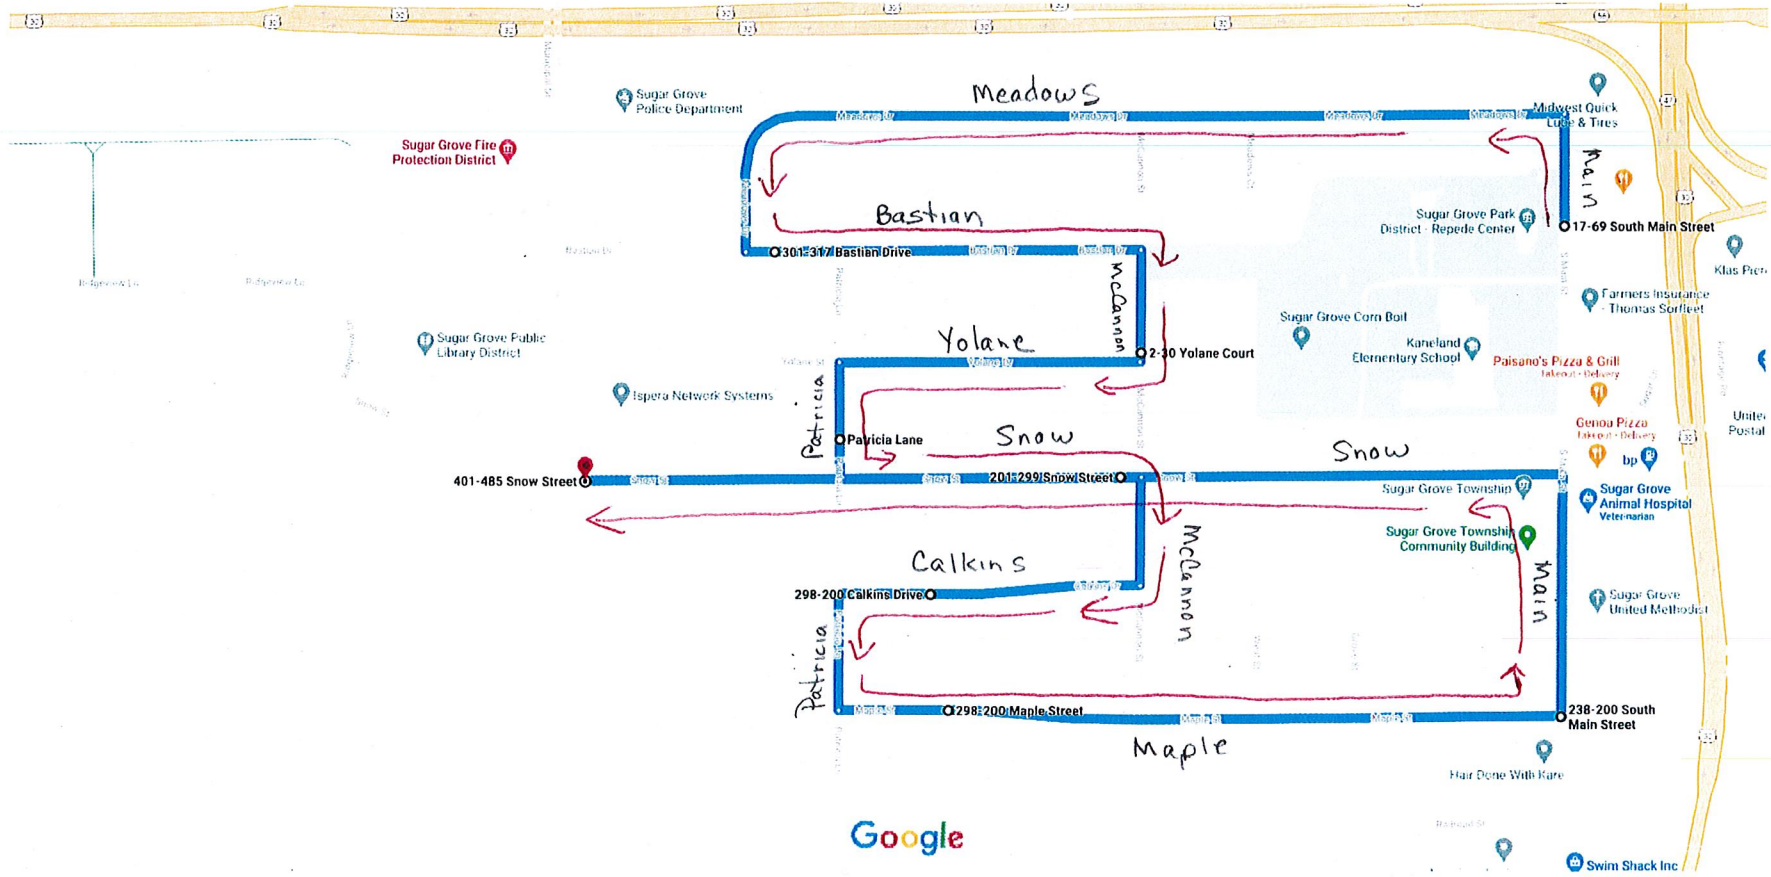

1 - West Side Route

Bicycle 2.8 miles, 13 min

Map data ©2020 200 ft

17-69 S Main St, Sugar Grove, IL 60554 to 578-528 Snow St, Sugar Grove, IL 60554

Drive 3.0 miles, 11 min

17-69 S Main St

Sugar Grove, IL 60554

-  1. Head north on S Main St toward Sugar Ln
344 ft
-  2. Turn left onto Meadows Dr
0.6 mi
-  3. Turn left onto Bastian Dr
177 ft

2 min (0.7 mi)

301-317 Bastian Dr

Sugar Grove, IL 60554

-  4. Head east on Bastian Dr toward Patricia Ln
0.2 mi
-  5. Turn right onto McCannon St
354 ft
-  6. Turn right onto Yolane Dr
102 ft

1 min (0.3 mi)

201-299 Yolane Dr

Sugar Grove, IL 60554

-  7. Head west on Yolane Dr toward Patricia Ln
0.2 mi

← 8. Turn left at the 1st cross street onto Patricia Ln

331 ft

1 min (0.2 mi)

Patricia Ln

1 min (0.2 mi)

Patricia Ln

Sugar Grove, IL 60554

- ↑ 15. Head south on Patricia Ln toward Maple St
82 ft
- ↶ 16. Turn left at the 1st cross street onto Maple St
0.4 mi
- ↶ 17. Turn left onto S Main St
292 ft